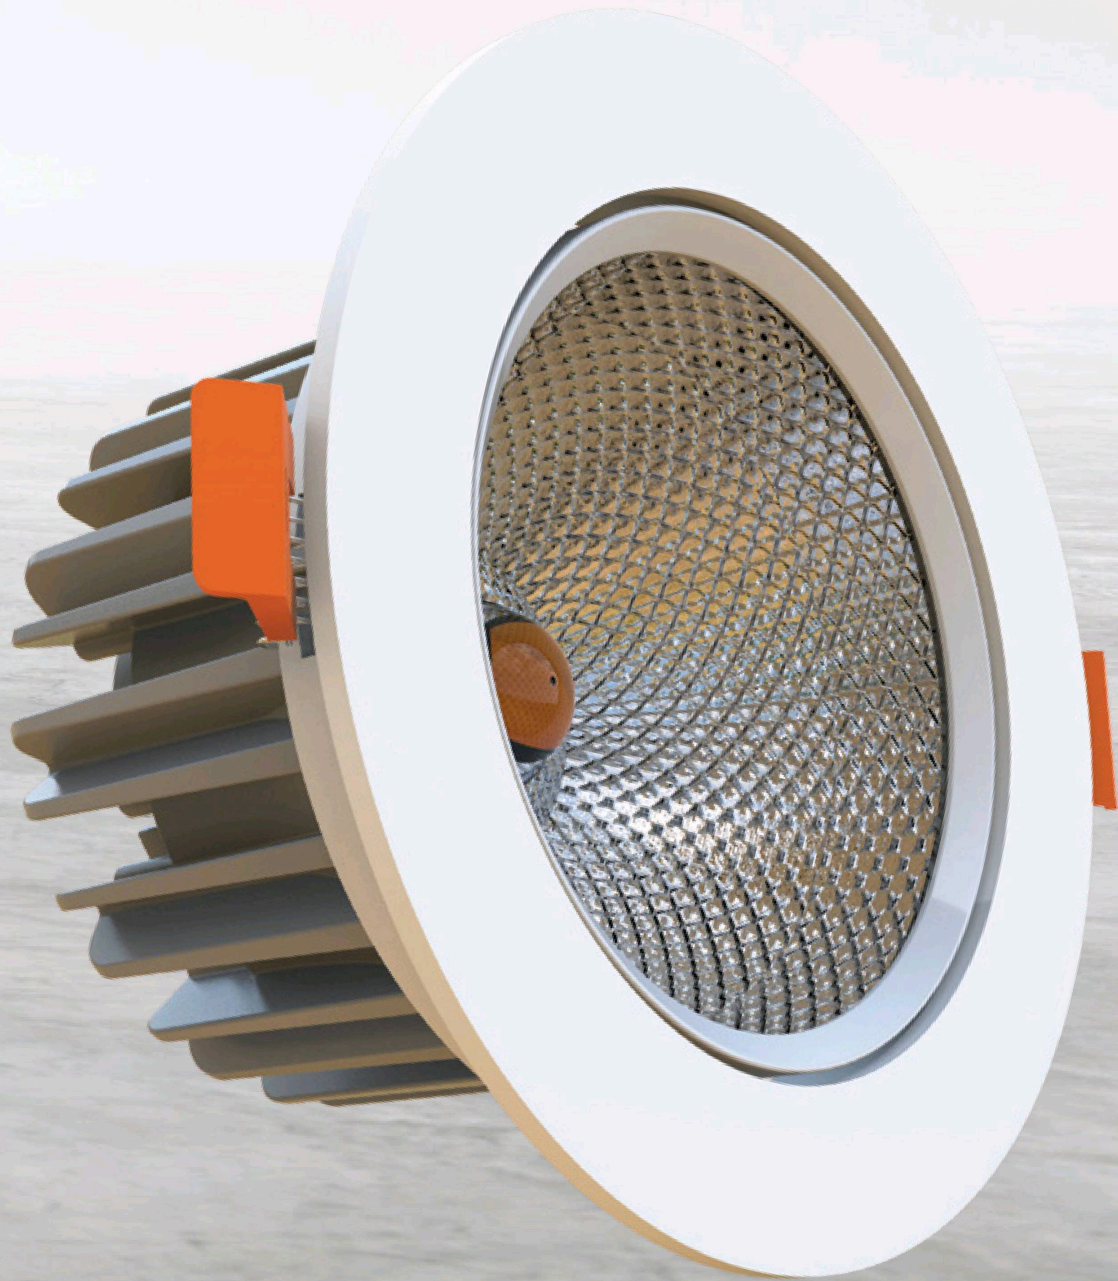

inspired,
beautiful
lighting

COB
Downlight |

AXON COB DOWNLIGHT

COB | AC220-240V

PRODUCT CODE	POWER	LUMENS	CUT-OUT	DIMENSION	CCT	BOX QTY.
LG-0044-6W	6W	480	Ø65	80x36	6K 4K 3K	50U
LG-0044-9W	9W	720	Ø73	100x37	6K 4K 3K	50U
LG-0044-12W	12W	960	Ø100	128x47	6K 4K 3K	50U

Form