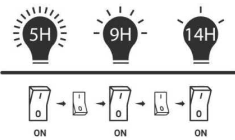

New KLIK 3-Step Inverter Bulb

SMD | AC220-240V | PF>0.9

20 IP
180° Beam
80 CRI
1 YEAR Warranty

PRODUCT CODE	POWER	BACK UP	DIMENSION	CCT	BOX QTY.
LG-0206-15W	15W	5-14 Hours	80x160	6K	50U