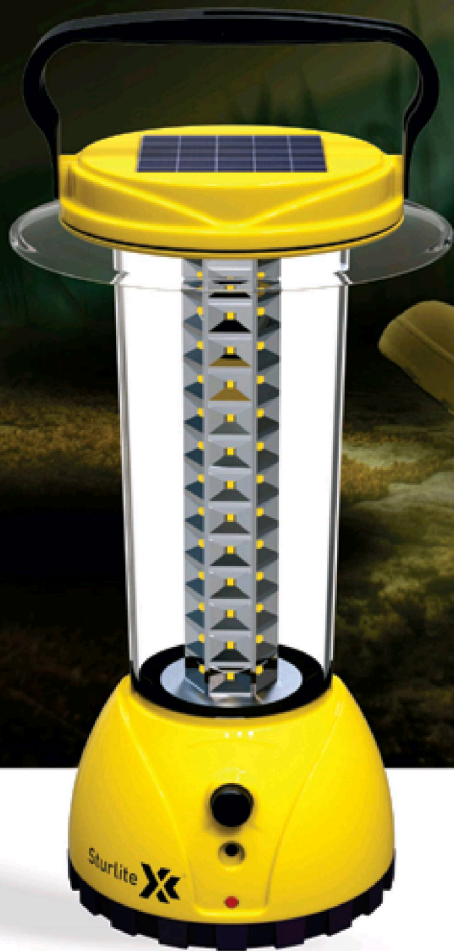

Sturlite X®

**Carry
your light**

**wherever
you go**

Portable Lighting