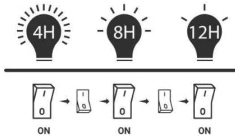

New XENUS 3-Step Inverter Bulb

SMD | AC220-240V | PF>0.9

20 IP
180° Beam
80 CRI
1 YEAR Warranty

PRODUCT CODE	POWER	BACK UP	DIMENSION	CCT	BOX QTY.
LG-0158-12W	12W	4-12 Hours	70x140	6K	50U